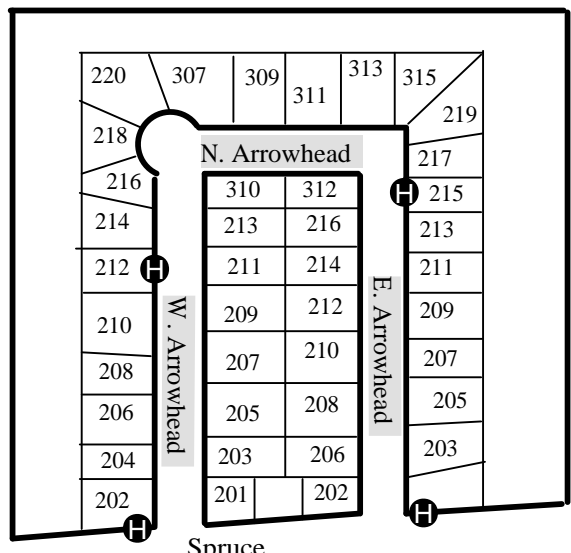

Maplewood Health Care

Schneider School

Flagstone

Dee Rd.

Chestnut

Locust

Spruce

Laurel Dr.

Banbury Rd.

Butterfield Rd. RT 56

LOCATOR

ARROWHEAD ST. N, E & W

Updated Jan. 2010

A

A