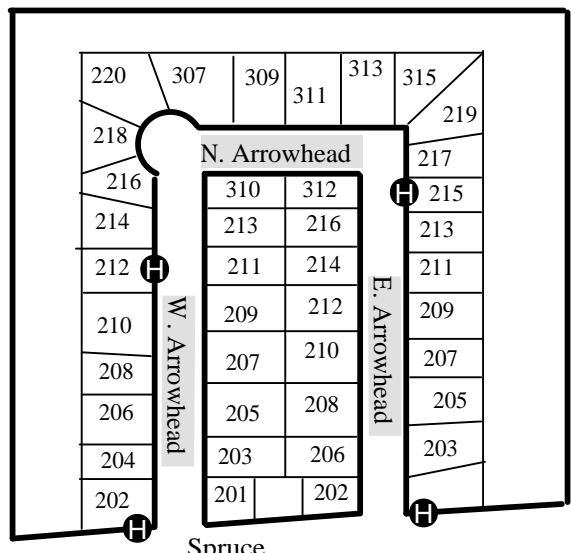

Maplewood Health Care

Schneider School

Flagstone

Dee Rd.

Laurel Dr.

Chestnut

Locust

Spruce

Banbury Rd.

Spruce

Butterfield Rd. RT 56

LOCATOR

ARROWHEAD ST. N, E & W

Updated Jan. 2010

A

A