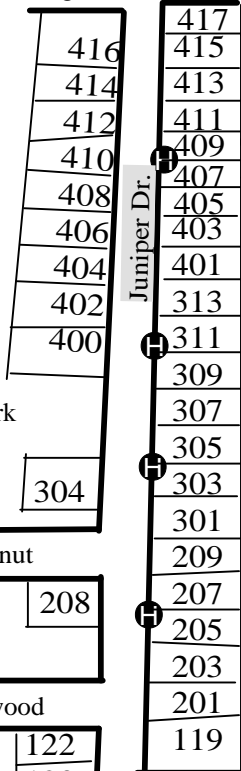

Dogwood

350 Willow Lake Park
Fox Valley PD

Butternut

Cottonwood

Cherrywood

Acorn Dr.

Oak St.

JUNIPER DRIVE