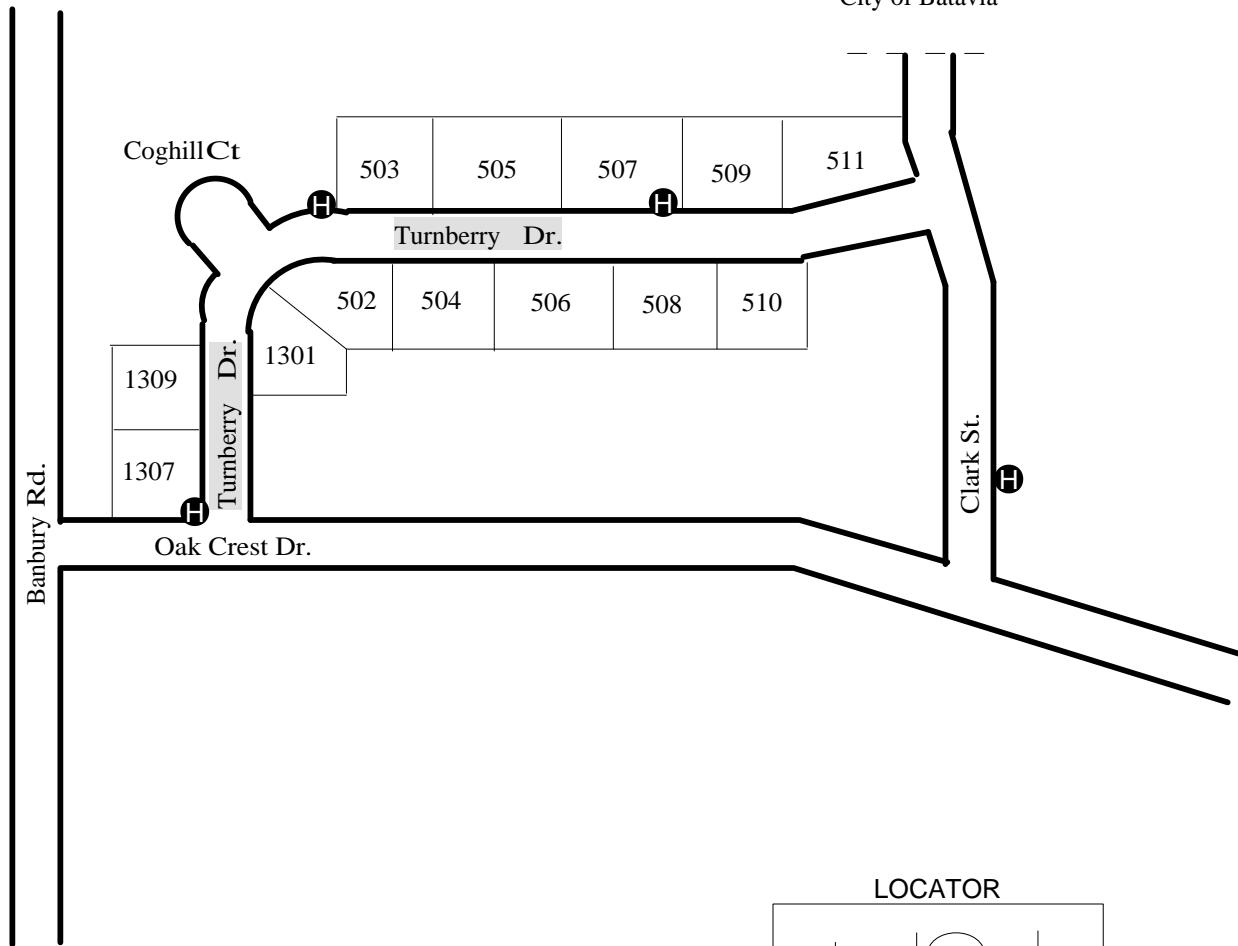

City of Batavia

LOCATOR

TURNBERRY DRIVE

Updated Jan. 2010