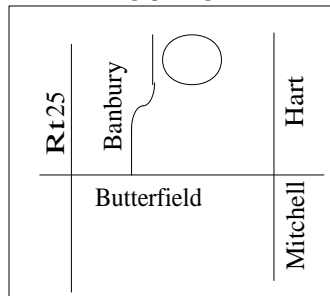

City of Batavia

LOCATOR

TURNBERRY DRIVE

Updated Jan. 2010

T

T