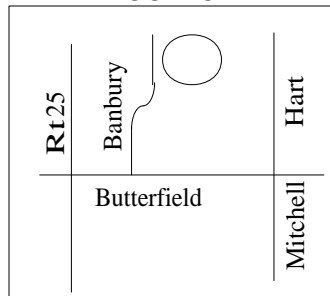

City of Batavia

LOCATOR

TURNBERRY DRIVE

Updated Jan. 2010