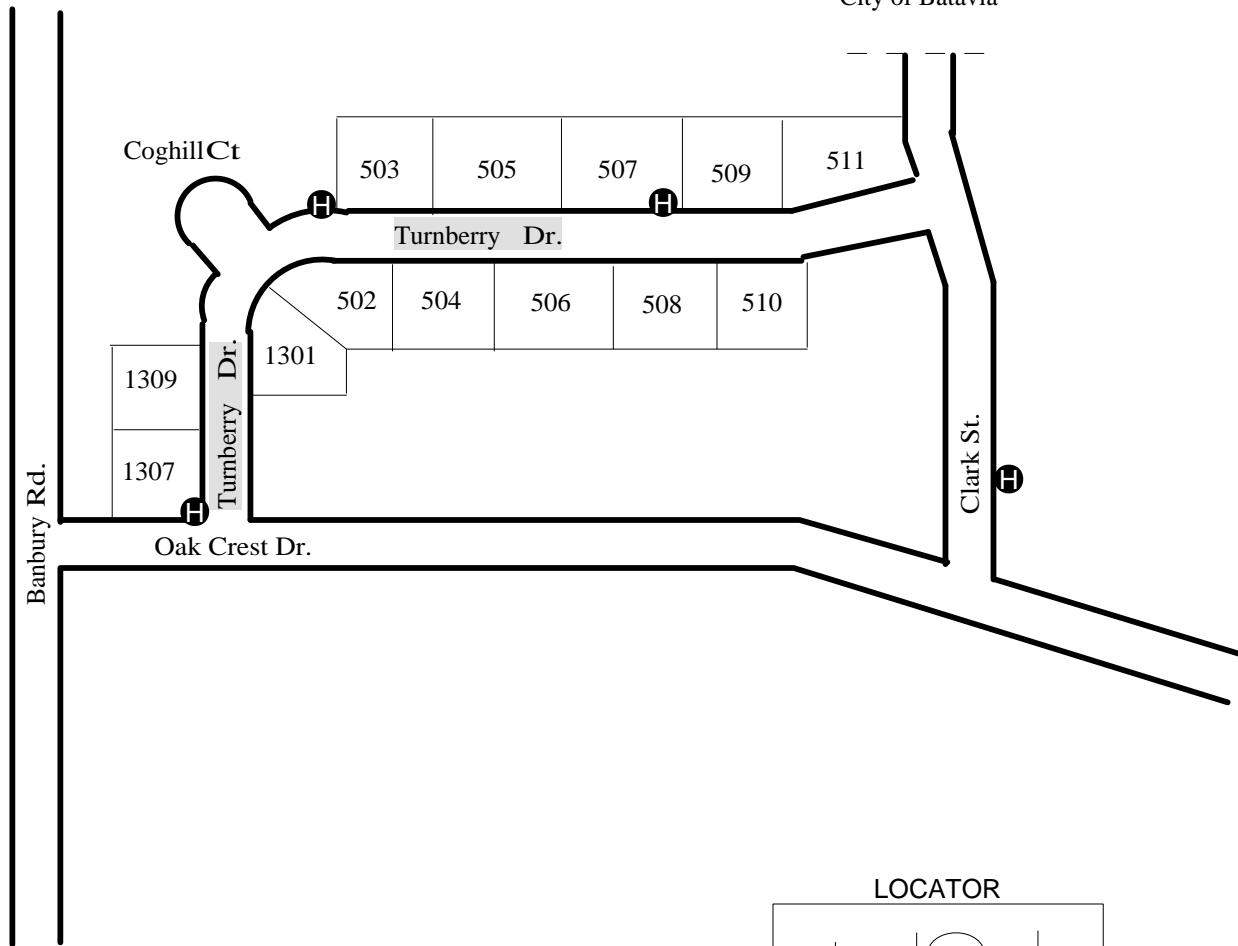

City of Batavia

LOCATOR

TURNBERRY DRIVE

Updated Jan. 2010

T

T